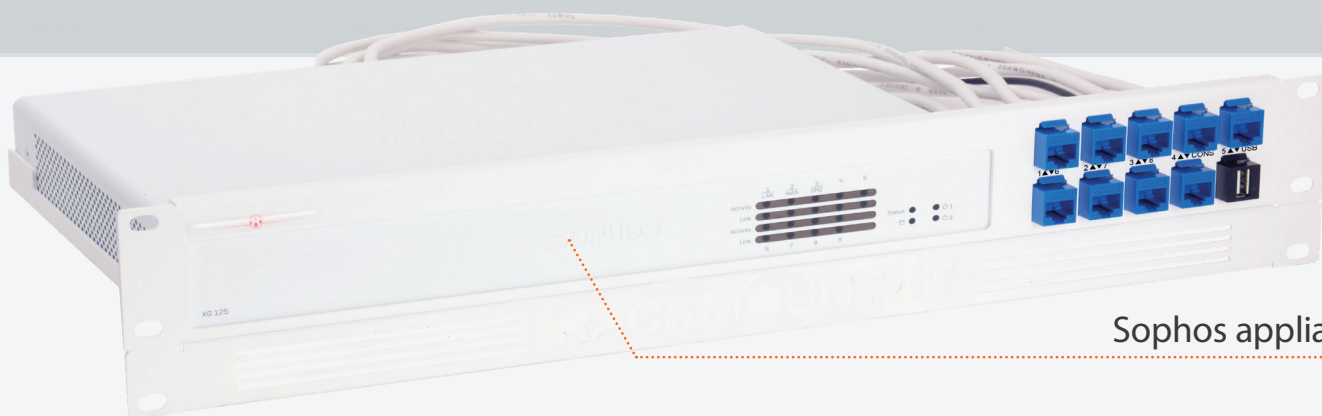

Product line  
**SORACK**

Type  
**RM-SR-T6**

Supported models **SOPHOS XG 125 rev. 3**  
**SOPHOS XG 135 rev. 3**

DIMENSIONS	1.3U/2U
COLOR	RAL 9003 White
PACKING DIMENSIONS	4.33 in. x 20.87 in. x 10.63 in. 11 x 53 x 27 cm
PRODUCT DIMENSIONS	2.32 in. x 18.98 in. x 8.54 in. 59 x 482 x 217 mm (height x width x depth)

Sophos appliance

## RACKMOUNT YOUR SOPHOS WITH **SORACK**

The **RM-SR-T6** will clean up your 19 inch rack and increase the reliability of your Sophos. Next to standard models, Rackmount.IT can provide custom made kits in any color on project bases. Key features are:

- Easy 5-minute assembly in a 19 inch rack.
- Network connections are positioned in the front.
- Prevention of accidental loss of power because of the fixated power supply.
- The complete set includes cables and keystones.