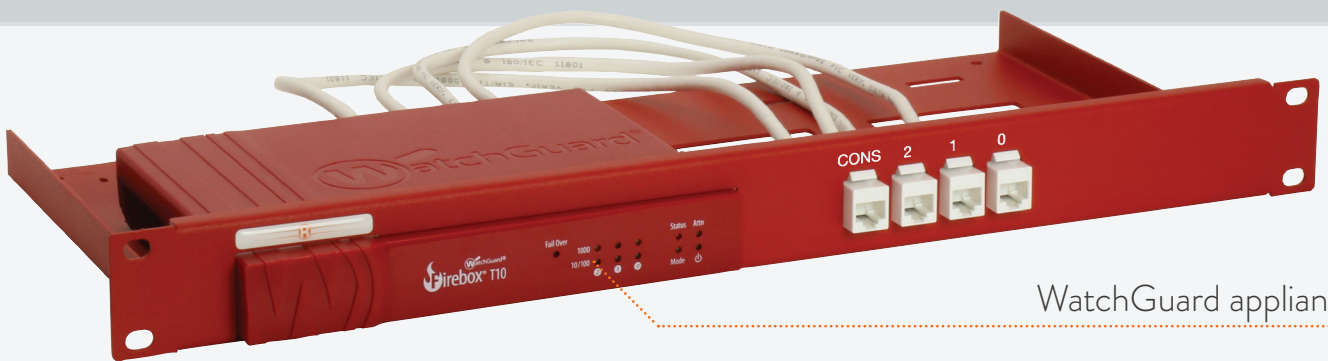

Product line
WG-RACK

Type
RM-WG-T3

Supported models **WATCHGUARD FIREBOX T10**
WATCHGUARD FIREBOX T15

DIMENSIONS	1U
COLOR	WatchGuard Red
PACKING DIMENSIONS	4.33 in. x 20.87 in. x 10.63 in.
	11 x 53 x 27 cm
PRODUCT DIMENSIONS	1.73 in. x 18.98 in. x 8.54 in.
	44 x 482 x 217 mm (height x width x depth)

WatchGuard appliances

RACKMOUNT YOUR WATCHGUARD WITH **WG-RACK**

The **RM-WG-T3** will clean up your 19 inch rack and increase the reliability of your WatchGuard. Next to standard models, Rackmount.IT can provide custom made kits in any color on project bases. Key features are:

- Easy 5-minute assembly in a 19 inch rack.
- Network connections are positioned in the front.
- Prevention of accidental loss of power because of the fixated power supply.
- The complete set includes cables and keystones.