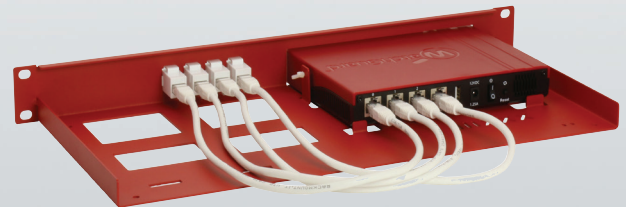

Product line
WG-RACK

Type
RM-WG-T3

Supported models **WATCHGUARD FIREBOX T10**
WATCHGUARD FIREBOX T15

DIMENSIONS	1U
COLOR	WatchGuard Red
PACKING DIMENSIONS	4.33 in. x 20.87 in. x 10.63 in.
	11 x 53 x 27 cm
PRODUCT DIMENSIONS	1.73 in. x 18.98 in. x 8.54 in.
	44 x 482 x 217 mm (height x width x depth)

WatchGuard appliances

RACKMOUNT YOUR WATCHGUARD WITH **WG-RACK**

The **RM-WG-T3** will clean up your 19 inch rack and increase the reliability of your WatchGuard. Next to standard models, Rackmount.IT can provide custom made kits in any color on project bases. Key features are:

- Easy 5-minute assembly in a 19 inch rack.
- Network connections are positioned in the front.
- Prevention of accidental loss of power because of the fixated power supply.
- The complete set includes cables and keystones.